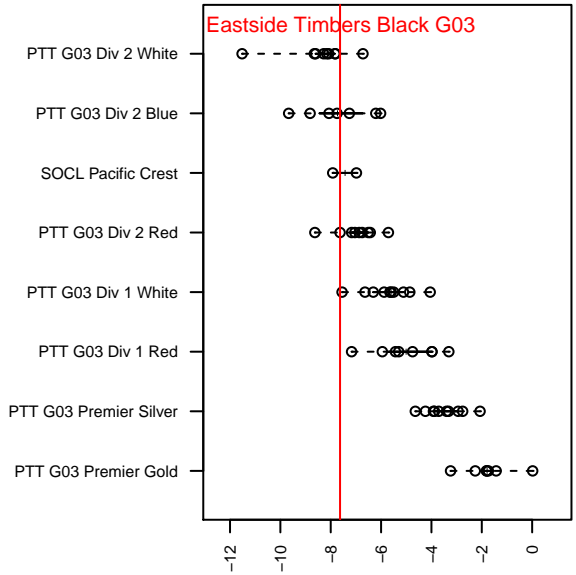

**attack and defense rating
relative to others at age
and all opponents in last 13 months**