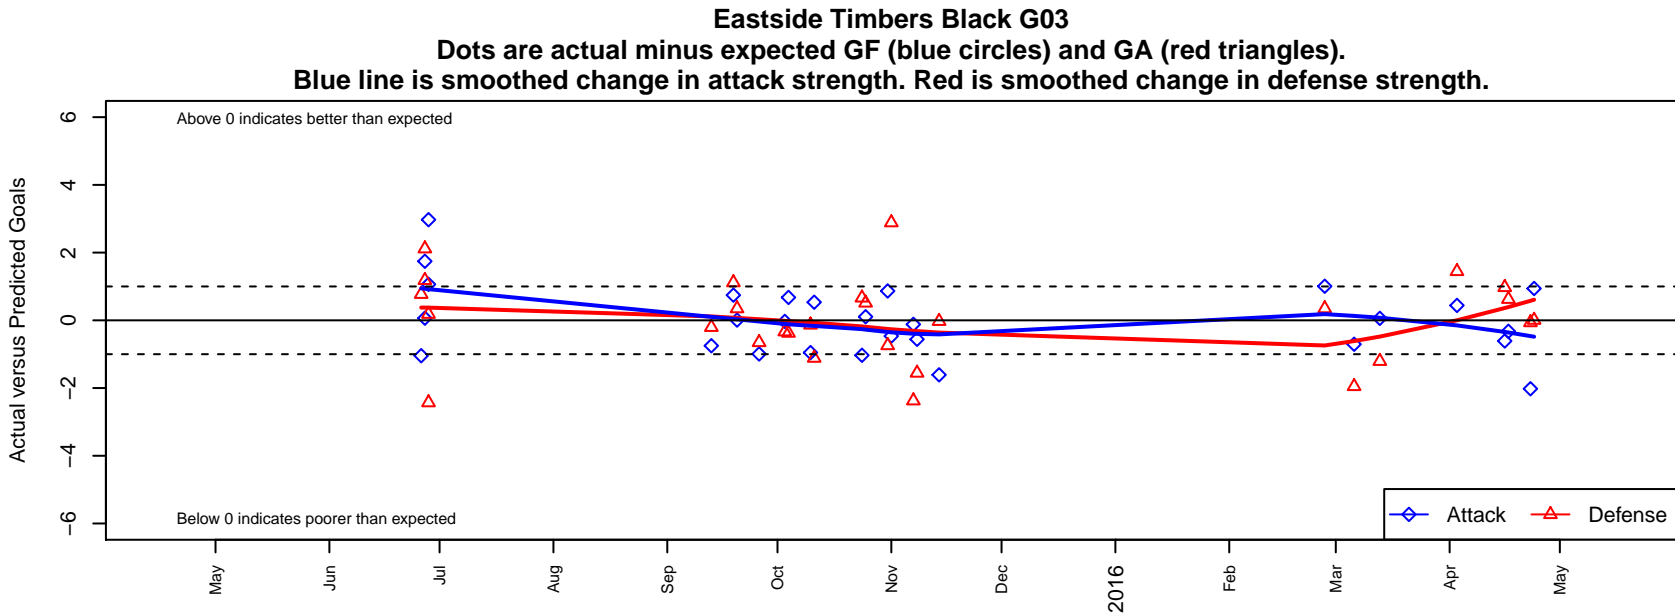

**attack and defense variance (black dot)
relative to other teams
and top 10 in region**

**attack and defense rating
relative to others at age
and all opponents in last 13 months**

Eastside Timbers Black G03

Eastside Timbers
Gresham, OR
G03 total strength=362
attack=0.2 defense=0.24
fall league = PTT G03 Div 2 Red
spr league = Spr OYS G03 Div 2 White
notes= Rosenberg

alt names used:
Eastside Timbers Rosenberg
Eastside Timbers U12G Rosenberg
Eastside Timbers U12G Rosenberg
Eastside Timbers U12G Rosenberg

Venues played:
2015 Clash At the Border Bronze U12
2015 PTT G03 Division 2 Red
2015 OYS Founders Cup G03
2015 Spr OYS G03 Division 2 White